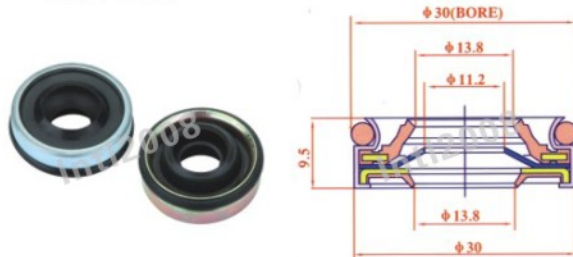

INTL-SS61

For Nippon DensoTV12/14C, Calsonic Nissan CefirpA30,A32 ND 10P R134a, compressor