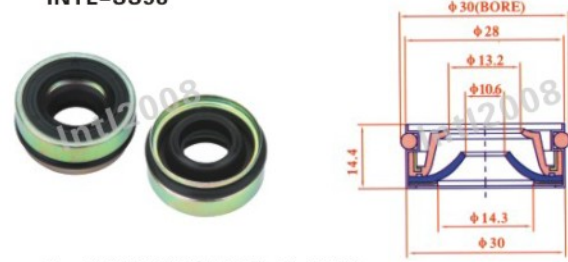

## Compressor Shaft Seal/Sellos

INTL-SS55

Audi, Golden Dragon

INTL-SS56

For GMda6/hr6/v5/r4 double lips seal

INTL-SS57

For Diese kiki ZEXELDKS16H R134a,compressor

INTL-SS58