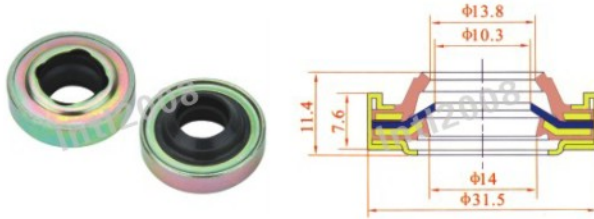

## Compressor Shaft Seal/Sellos

INTL-SS55

Audi, Golden Dragon

INTL-SS56

For GMda6/hr6/v5/r4 double lips seal

INTL-SS57

For Diese kiki ZEXELDKS16H R134a,compressor

INTL-SS58

INTL-SS62

For DensoTV12/TV14 R134a, compressor