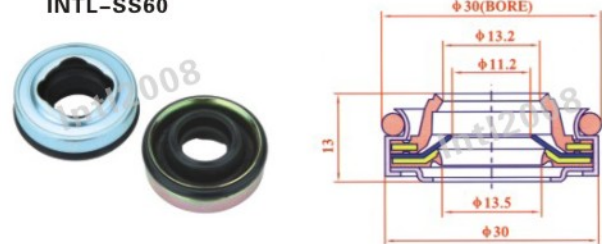

INTL-SS60

For Nippon Denso10P08E, Chrysler6C/6CA17 6P17C R134a, compressor