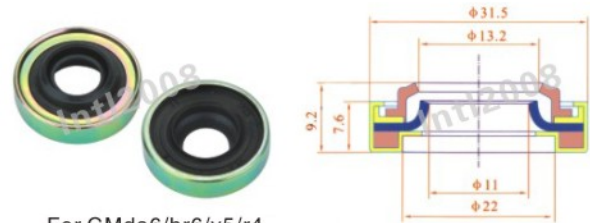

## Compressor Shaft Seal/Sellos

INTL-SS55

Audi, Golden Dragon

INTL-SS56

For GMda6/hr6/v5/r4 double lips seal

INTL-SS57

For Diese kiki ZEXELDKS16H R134a,compressor

INTL-SS58